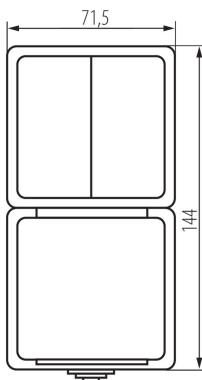

## 25362 TEKNO 05-3521-143 sz

Light switch and type E power socket, vertical, with contact protection

5905339253620

### PRODUCT PARAMETERS:

**Colour:** grey  
**Place of assembly:** wall mounted  
**Contact protection:** yes  
**Highlighting:** Not applicable  
**Number of sockets:** 1  
**Rated voltage [V]:** 250 AC  
**Rated current [A]:** 16  
**Class of protection against electric shock:** I  
**Material of contacts:** CuZn70  
**Earthing type:** Type E  
**Terminal type:** Screw terminal  
**Plastic:** ABS  
**Number of levers:** 2  
**Rated current [AX]:** 10  
**IP class:** 54

### LOGISTIC DATA:

**Packaging method:** 5  
**Number of units in the secondary packaging:** 5  
**Number of units in the packaging:** 40  
**Net unit weight [g]:** 178  
**Grammage [g]:** 206  
**Length of a unit pack [cm]:** 9  
**Width of a unit pack [cm]:** 5.5  
**Height of a unit pack [cm]:** 24  
**Weight of a cardboard box [kg]:** 8.24  
**Width of a cardboard box [cm]:** 31  
**Height of a cardboard box [cm]:** 35  
**Length of a cardboard box [cm]:** 35  
**Volume of a cardboard box [m<sup>3</sup>]:** 0.037975