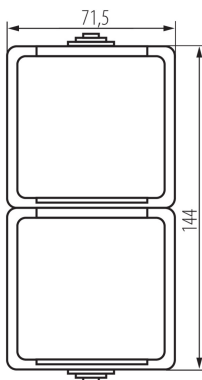

25360 TEKNO 05-2220-143 sz

Type E double power socket, vertical, with contact protection

5905339253606

PRODUCT PARAMETERS:

Colour: grey
Place of assembly: wall mounted
Contact protection: yes
Number of sockets: 2
Rated voltage [V]: 250 AC
Rated current [A]: 16
Class of protection against electric shock: I
Material of contacts: CuZn70
Earthing type: Type E
Terminal type: Screw terminal
Plastic: ABS
IP class: 54

LOGISTIC DATA:

Packaging method: 5
Number of units in the secondary packaging: 5
Number of units in the packaging: 40
Net unit weight [g]: 170
Grammage [g]: 198
Length of a unit pack [cm]: 9
Width of a unit pack [cm]: 5.5
Height of a unit pack [cm]: 24
Weight of a cardboard box [kg]: 7.92
Width of a cardboard box [cm]: 31
Height of a cardboard box [cm]: 35
Length of a cardboard box [cm]: 35
Volume of a cardboard box [m³]: 0.037975