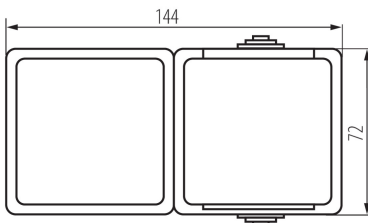

### PRODUCT PARAMETERS:

**Colour:** grey  
**Place of assembly:** wall mounted  
**Contact protection:** yes  
**Highlighting:** Not applicable  
**Number of sockets:** 1  
**Rated voltage [V]:** 250 AC  
**Rated current [A]:** 16  
**Class of protection against electric shock:** I  
**Material of contacts:** CuZn70  
**Earthing type:** Type E  
**Terminal type:** Screw terminal  
**Plastic:** ABS  
**Number of levers:** 1  
**Rated current [AX]:** 10  
**IP class:** 54

### LOGISTIC DATA:

**Packaging method:** 5  
**Number of units in the secondary packaging:** 5  
**Number of units in the packaging:** 40  
**Net unit weight [g]:** 172  
**Grammage [g]:** 200  
**Length of a unit pack [cm]:** 9  
**Width of a unit pack [cm]:** 5.5  
**Height of a unit pack [cm]:** 24  
**Weight of a cardboard box [kg]:** 8  
**Width of a cardboard box [cm]:** 31  
**Height of a cardboard box [cm]:** 35  
**Length of a cardboard box [cm]:** 35  
**Volume of a cardboard box [m<sup>3</sup>]:** 0.037975