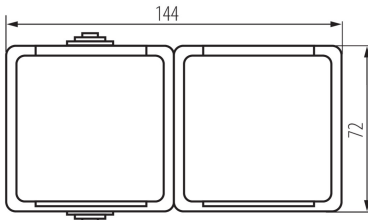

## 25357 TEKNO 05-1254-143 sz

Type E double power socket with contact protection

5905339253576

### PRODUCT PARAMETERS:

**Colour:** grey  
**Place of assembly:** wall mounted  
**Contact protection:** yes  
**Number of sockets:** 2  
**Rated voltage [V]:** 250 AC  
**Rated current [A]:** 16  
**Class of protection against electric shock:** I  
**Material of contacts:** CuZn70  
**Earthing type:** Type E  
**Terminal type:** Screw terminal  
**Plastic:** ABS  
**IP class:** 54

### LOGISTIC DATA:

**Packaging method:** 5  
**Number of units in the secondary packaging:** 5  
**Number of units in the packaging:** 40  
**Net unit weight [g]:** 178  
**Grammage [g]:** 206  
**Length of a unit pack [cm]:** 9  
**Width of a unit pack [cm]:** 5.5  
**Height of a unit pack [cm]:** 24  
**Weight of a cardboard box [kg]:** 8.24  
**Width of a cardboard box [cm]:** 31  
**Height of a cardboard box [cm]:** 35  
**Length of a cardboard box [cm]:** 35  
**Volume of a cardboard box [m<sup>3</sup>]:** 0.037975