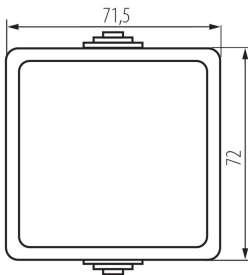

25349 TEKNO 05-1050-143 sz

Staircase switch

5905339253491

PRODUCT PARAMETERS:

Colour: grey
Place of assembly: wall mounted
Highlighting: Not applicable
Length [mm]: 72
Height [mm]: 72
Rated voltage [V]: 250 AC
Material of contacts: CuZn70
Terminal type: Screw terminal
Plastic: ABS
Number of levers: 1
Rated current [AX]: 10
IP class: 54

LOGISTIC DATA:

Packaging method: 10
Number of units in the secondary packaging: 10
Number of units in the packaging: 100
Net unit weight [g]: 86
Grammage [g]: 108.1
Length of a unit pack [cm]: 9
Width of a unit pack [cm]: 5
Height of a unit pack [cm]: 18
Weight of a cardboard box [kg]: 10.81
Width of a cardboard box [cm]: 32
Height of a cardboard box [cm]: 33
Length of a cardboard box [cm]: 48
Volume of a cardboard box [m³]: 0.050688