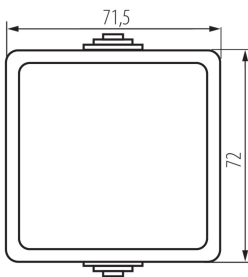

25348 TEKNO 05-1000-143 SZ

1 gang 1 way switch

5905339253484

PRODUCT PARAMETERS:

Colour: grey
Place of assembly: wall mounted
Highlighting: Not applicable
Rated voltage [V]: 250 AC
Material of contacts: CuZn70
Terminal type: Screw terminal
Plastic: ABS
Number of levers: 1
Rated current [AX]: 10
IP class: 54

LOGISTIC DATA:

Packaging method: 10
Number of units in the secondary packaging: 10
Number of units in the packaging: 100
Net unit weight [g]: 86
Grammage [g]: 108.1
Length of a unit pack [cm]: 9
Width of a unit pack [cm]: 5
Height of a unit pack [cm]: 18
Weight of a cardboard box [kg]: 10.81
Width of a cardboard box [cm]: 32
Height of a cardboard box [cm]: 33
Length of a cardboard box [cm]: 48
Volume of a cardboard box [m³]: 0.050688